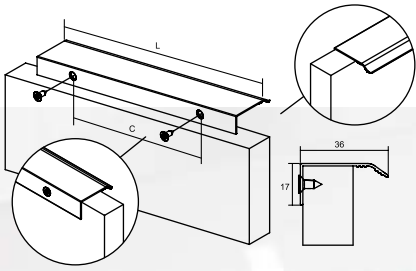

CURVE_0117

Screwing from back

ALUMINIUM