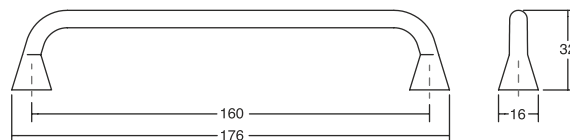

New
BELLA 0447

ZAMAK

Design: Balutto Associati Design

28	617	M2	
Brushed gold	Graphite grey	Matt black	↓
Oro cepillado	Gris grafito	Negro mate	📦
0447160Z28	0447160Z617	0447160ZM2	2 25