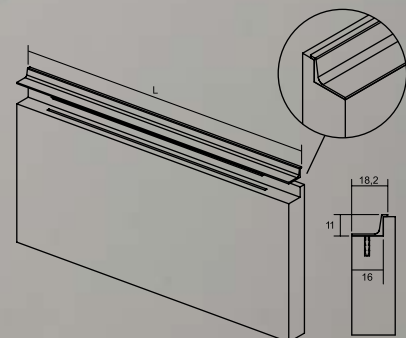

GRADA_0343
ALUMINIUM

02	24			
Anodized bright <i>Anodizado brillo</i>	Stainless steel look <i>Inox look</i>	L		
03433000L02	03433000L24	3000mm		15